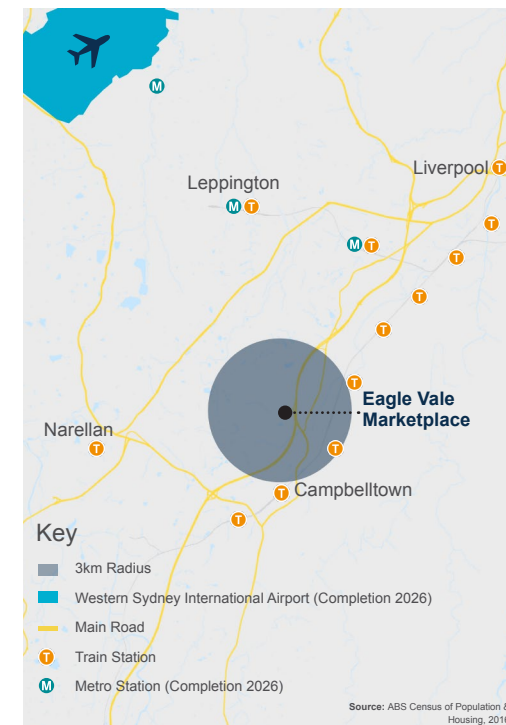

EAGLE VALE MARKETPLACE

Anchored by Woolworths, BWS, McDonald's and The Reject Shop, Eagle Vale Marketplace offers convenient style shopping, dining and professional services to the local community.

6km north of Campbelltown, Eagle Vale Marketplace is conveniently located near the Hume Highway, a major arterial road 50km south west of Sydney CBD.

KEY CENTRE FACTS

POPULATION WITHIN 3KM RADIUS

 **37,306** 2016 CENSUS

GLA

 **8,683** M²

RETAILERS

 **26**

PARKING SPACES

 **400**

LOCATION MAP

ENQUIRE NOW

02 8067 0855

info@rookpartners.com

CENTRE PLAN

Tenancies

2	EV Bakery	80m ²
3	Pain Relief Centre	20m ²
4	The Butcher's Pantry	115m ²
5	Gold Star Chinese	83m ²
6	Eagle Vale Newsagency	98m ²
7	Christiane's Hair Design	61m ²
8	Dr Smile Dental	53m ²
9A	Manoosh & Co	90m ²
9B	LEASING OPPORTUNITY	30m ²
10	TAB	200m ²
12	Eagle Vale Medical Centre	180m ²
14	Soul Pattinson Chemist	299m ²
15A	King of the Pack	41m ²
15B	Trendy Hair Barber Shop	32m ²
15C	A R Jewellery	60m ²
16	LEASING OPPORTUNITY	60m ²
17	Subway	85m ²
18	Blue Diamond Nails	76m ²
K1	O Sushi	25m ²
K2	Steaming Mug Cafe	25m ²
K3	Mobile Phone Clinic	14m ²
F1	McDonald's	216m ²
F2	EG Group	767m ²