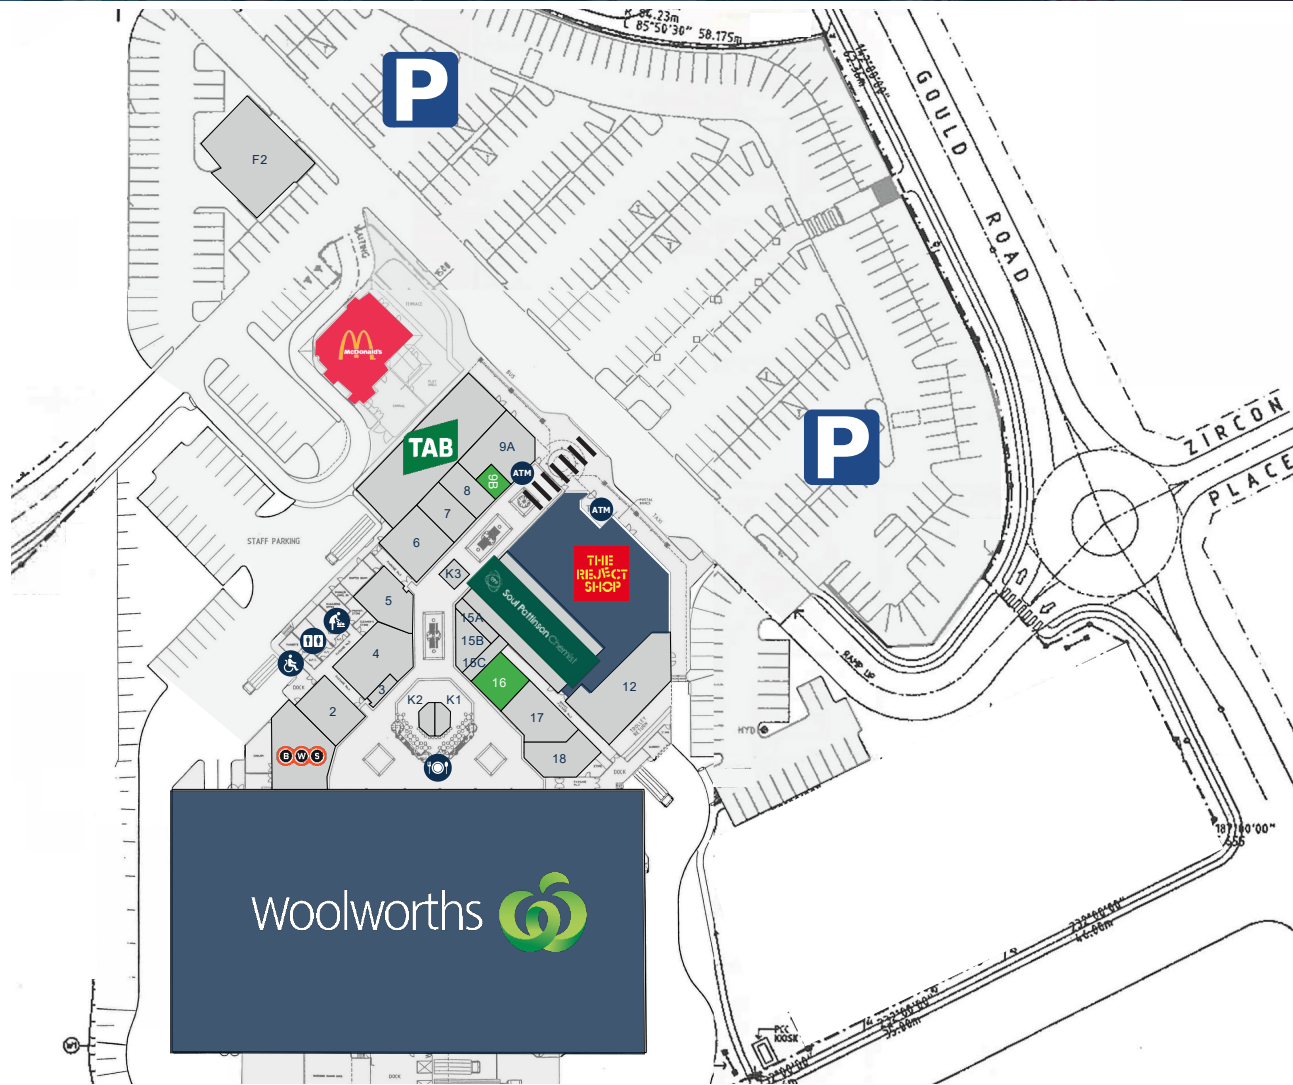

EAGLE VALE MARKETPLACE

Anchored by Woolworths, BWS, McDonald's and The Reject Shop, Eagle Vale Marketplace offers convenient style shopping, dining and professional services to the local community.

6km north of Campbelltown, Eagle Vale Marketplace is conveniently located near the Hume Highway, a major arterial road 50km south west of Sydney CBD.

KEY CENTRE FACTS

POPULATION WITHIN 3KM RADIUS

 **37,306** 2016 CENSUS

GLA

 **8,683** M²

RETAILERS

 **26**

PARKING SPACES

 **400**

LOCATION MAP

ENQUIRE NOW

02 8067 0855

info@rookpartners.com

CENTRE PLAN

Tenancies

2	EV Bakery	80m ²
3	Pain Relief Centre	20m ²
4	The Butcher's Pantry	115m ²
5	Gold Star Chinese	83m ²
6	Eagle Vale Newsagency	98m ²
7	Christiane's Hair Design	61m ²
8	Dr Smile Dental	53m ²
9A	Manoosh & Co	90m ²
9B	LEASING OPPORTUNITY	30m ²
10	TAB	200m ²
12	Eagle Vale Medical Centre	180m ²
14	Soul Pattinson Chemist	299m ²
15A	King of the Pack	41m ²
15B	Trendy Hair Barber Shop	32m ²
15C	A R Jewellery	60m ²
16	LEASING OPPORTUNITY	60m ²
17	Subway	85m ²
18	Blue Diamond Nails	76m ²
K1	O Sushi	25m ²
K2	Steaming Mug Cafe	25m ²
K3	Mobile Phone Clinic	14m ²
F1	McDonald's	216m ²
F2	EG Group	767m ²

Key

■ Major	Ⓟ Parking
■ Specialty	Main Entry
■ Leasing Opportunity	⦿ Food Court

DISCLAIMER: The information set out in this document has been prepared using information derived from a variety of external sources at time of print and is intended as a guide only and may be subject to change. Neither Rook Sheu Pty Ltd t/a Rook Partners, RHC Retail Pty Ltd t/a Rook Partners Asset Management nor the landowner warrant the accuracy of any of the information and they do not accept legal liability or responsibility for any injury, loss or damage incurred by the use of, reliance on, or interpretation of the information contained herein. Rook Sheu Pty Ltd t/a Rook Partners, RHC Retail Pty Ltd t/a Rook Partners Asset Management, nor the landowner are liable for any loss arising from such unauthorised use or reliance.